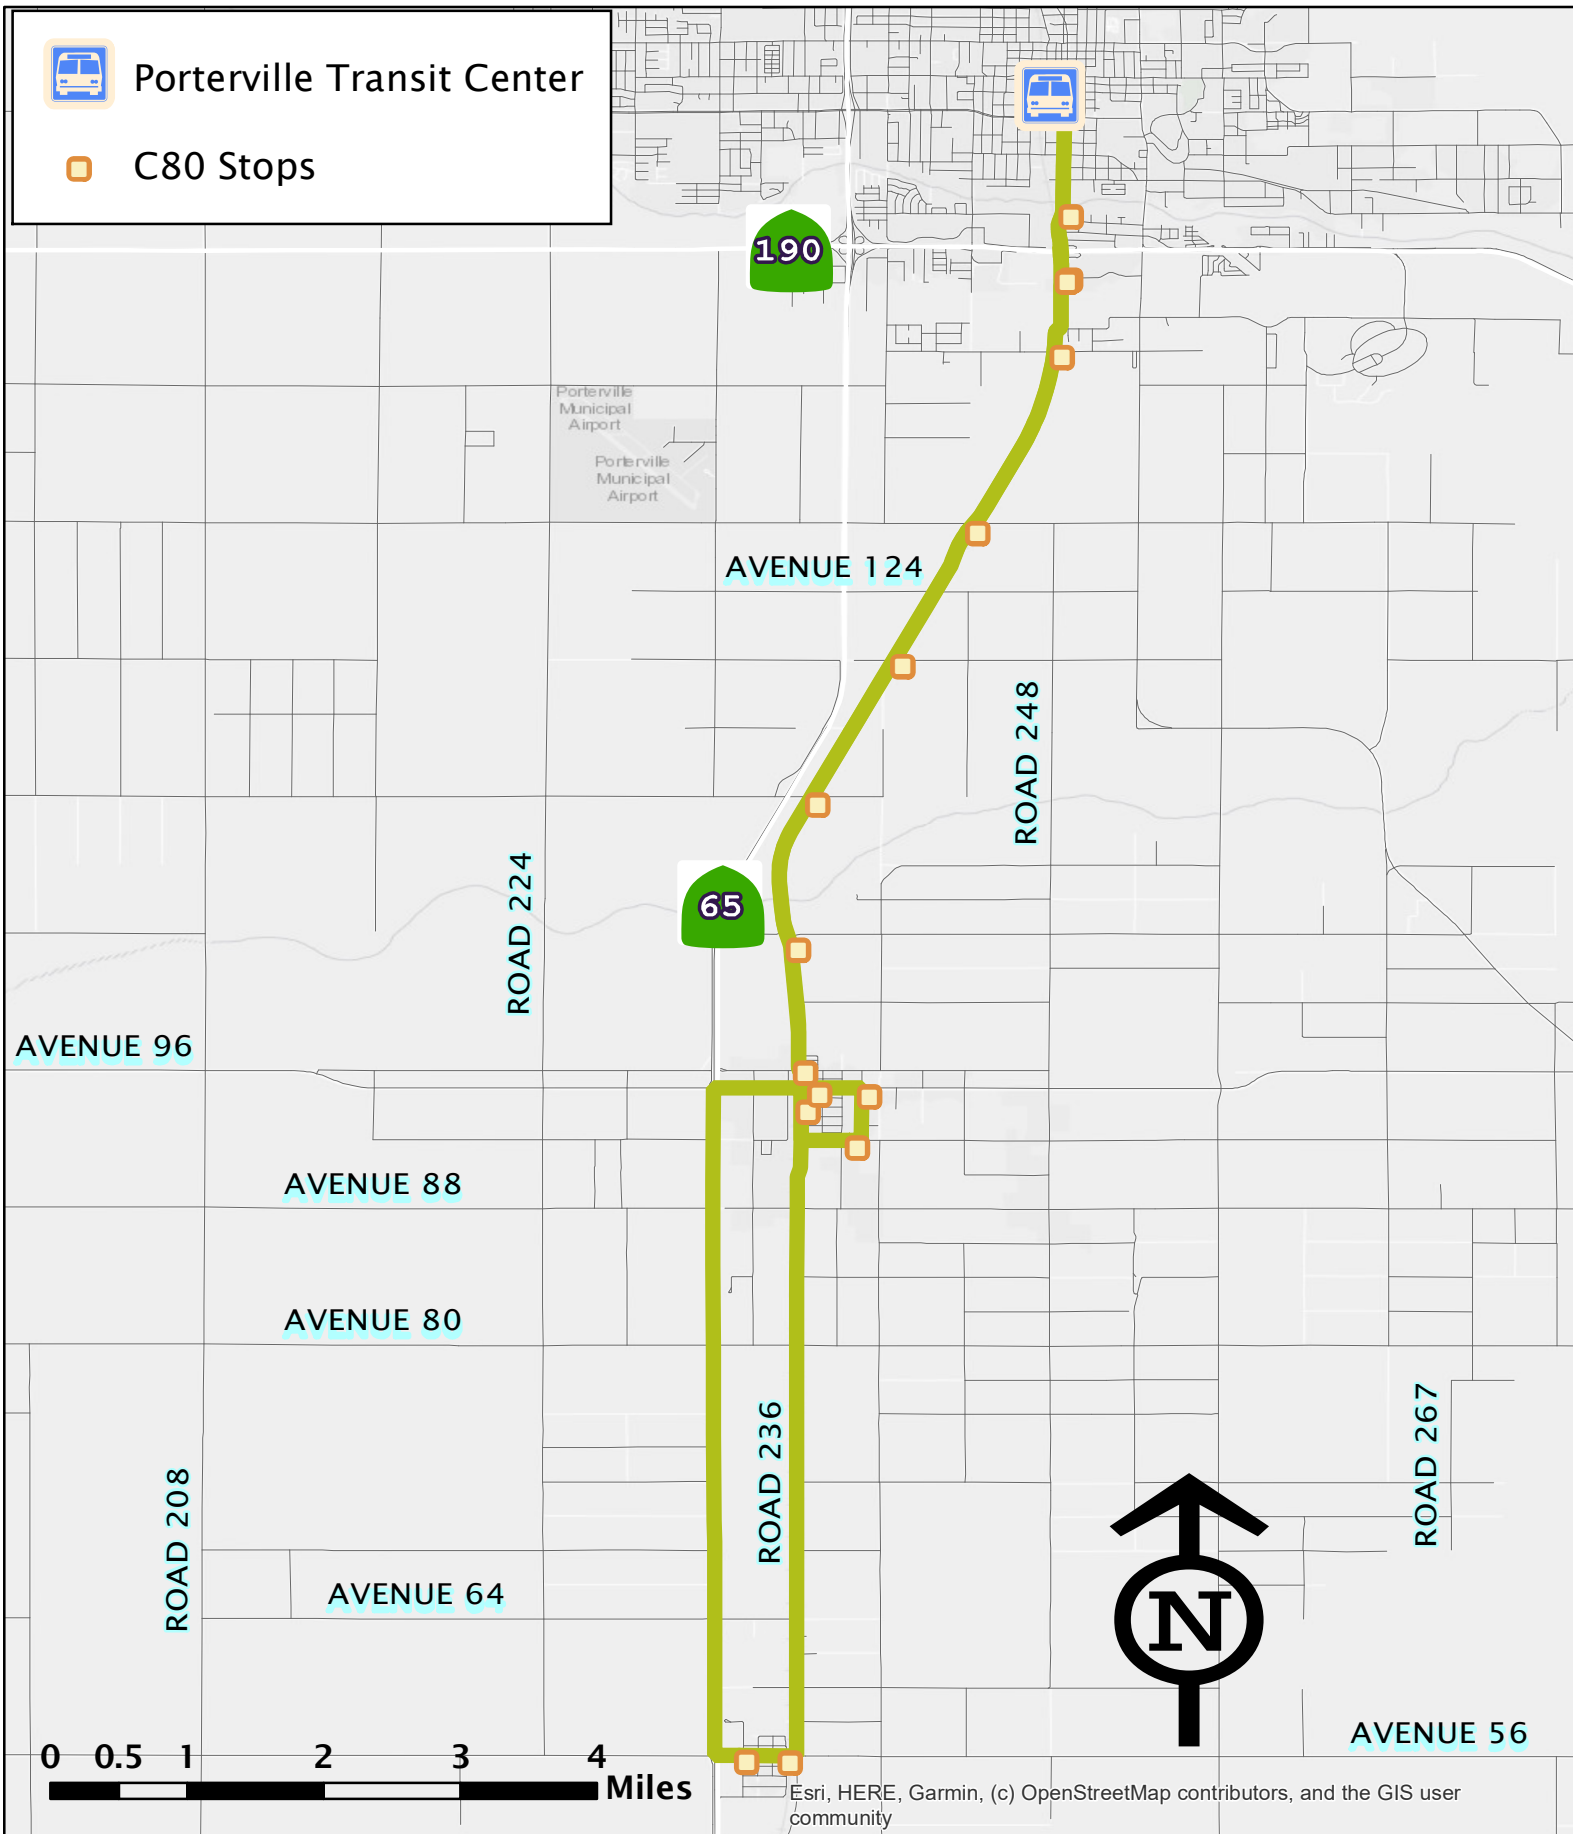

# Tulare County Regional Transit Agency Route/Ruta 'C80 Porterville - Terra Bella'

# Route C80: Porterville– Terra Bella

## Route C80 Southbound: Weekday Schedule

Porterville Transit Center	Porterville College	Terra Bella Park	Ducor Ave 56 & Carlisle Rd	Ducor Shell Station
9:53	9:59	10:08	10:15	10:16
3:40	3:46	3:55	4:02	4:04

## Route C80 Northbound: Weekday Schedule

Ducor Shell Station	Terra Bella Park	Terra Bella Carl F Smith School	Terra Bella Fire Station	Porterville College	Porterville Transit Center
10:16	10:23	10:26	10:29	10:39	10:45
4:04	4:10	4:13	4:16	4:26	4:32