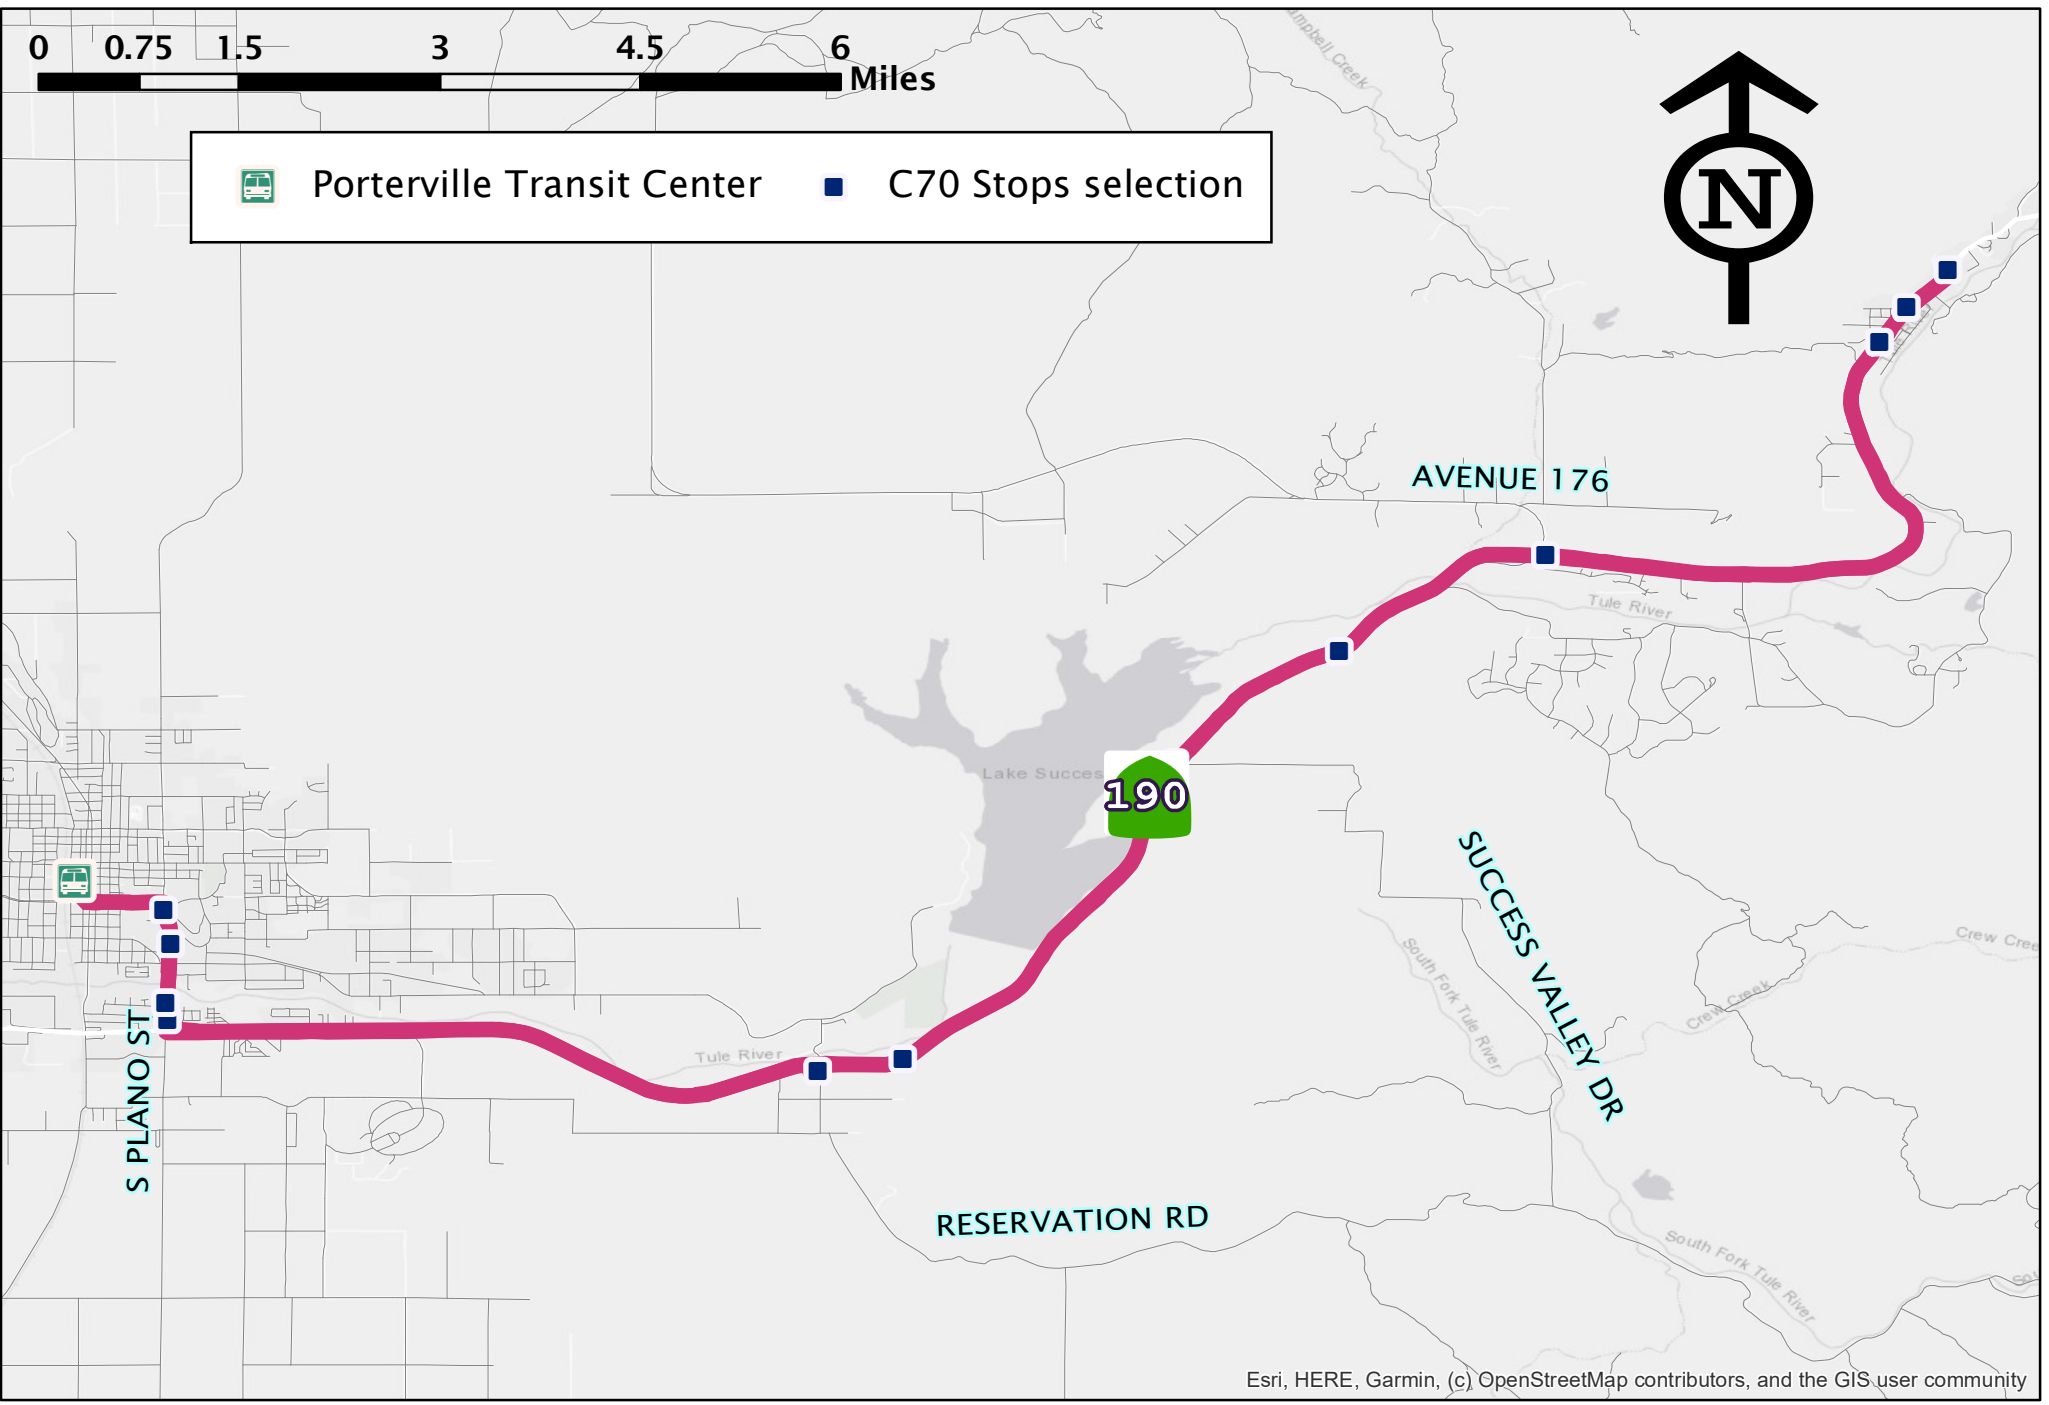

 Porterville Transit Center  C70 Stops selection

Esri, HERE, Garmin, (c) OpenStreetMap contributors, and the GIS user community

Tulare County Regional Transit Agency Route/Ruta 'C70 Porterville - Springville'

Route C70: Porterville-Springville

Route C70 Eastbound: Weekday Schedule		
Porterville Transit Center	Park and Ride (Rd 284 & SR 190)	Springville at Sequoia Dawn
8:43	9:01	9:13
2:33	2:52	3:04

Route C70 Westbound: Weekday Schedule		
Springville at Sequoia Dawn	Park and Ride (Rd 284 & SR 190)	Porterville Transit Center
9:18	9:40	9:48
3:09	3:27	3:35