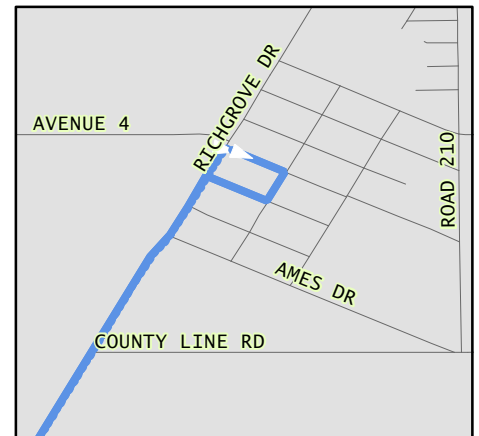

Richgrove

Tulare County Regional Transit Agency Route/Ruta 'C20 South County'