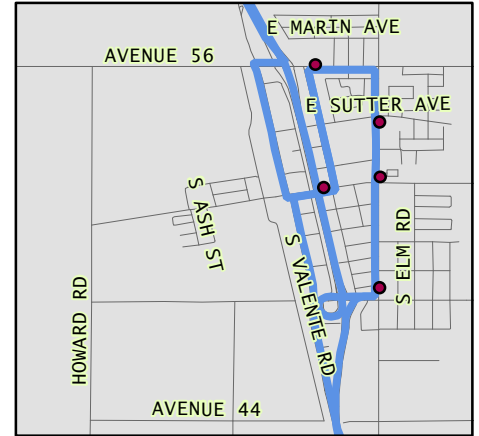

Earlimart

Tulare County Regional Transit Agency Route/Ruta 'C20 South County'