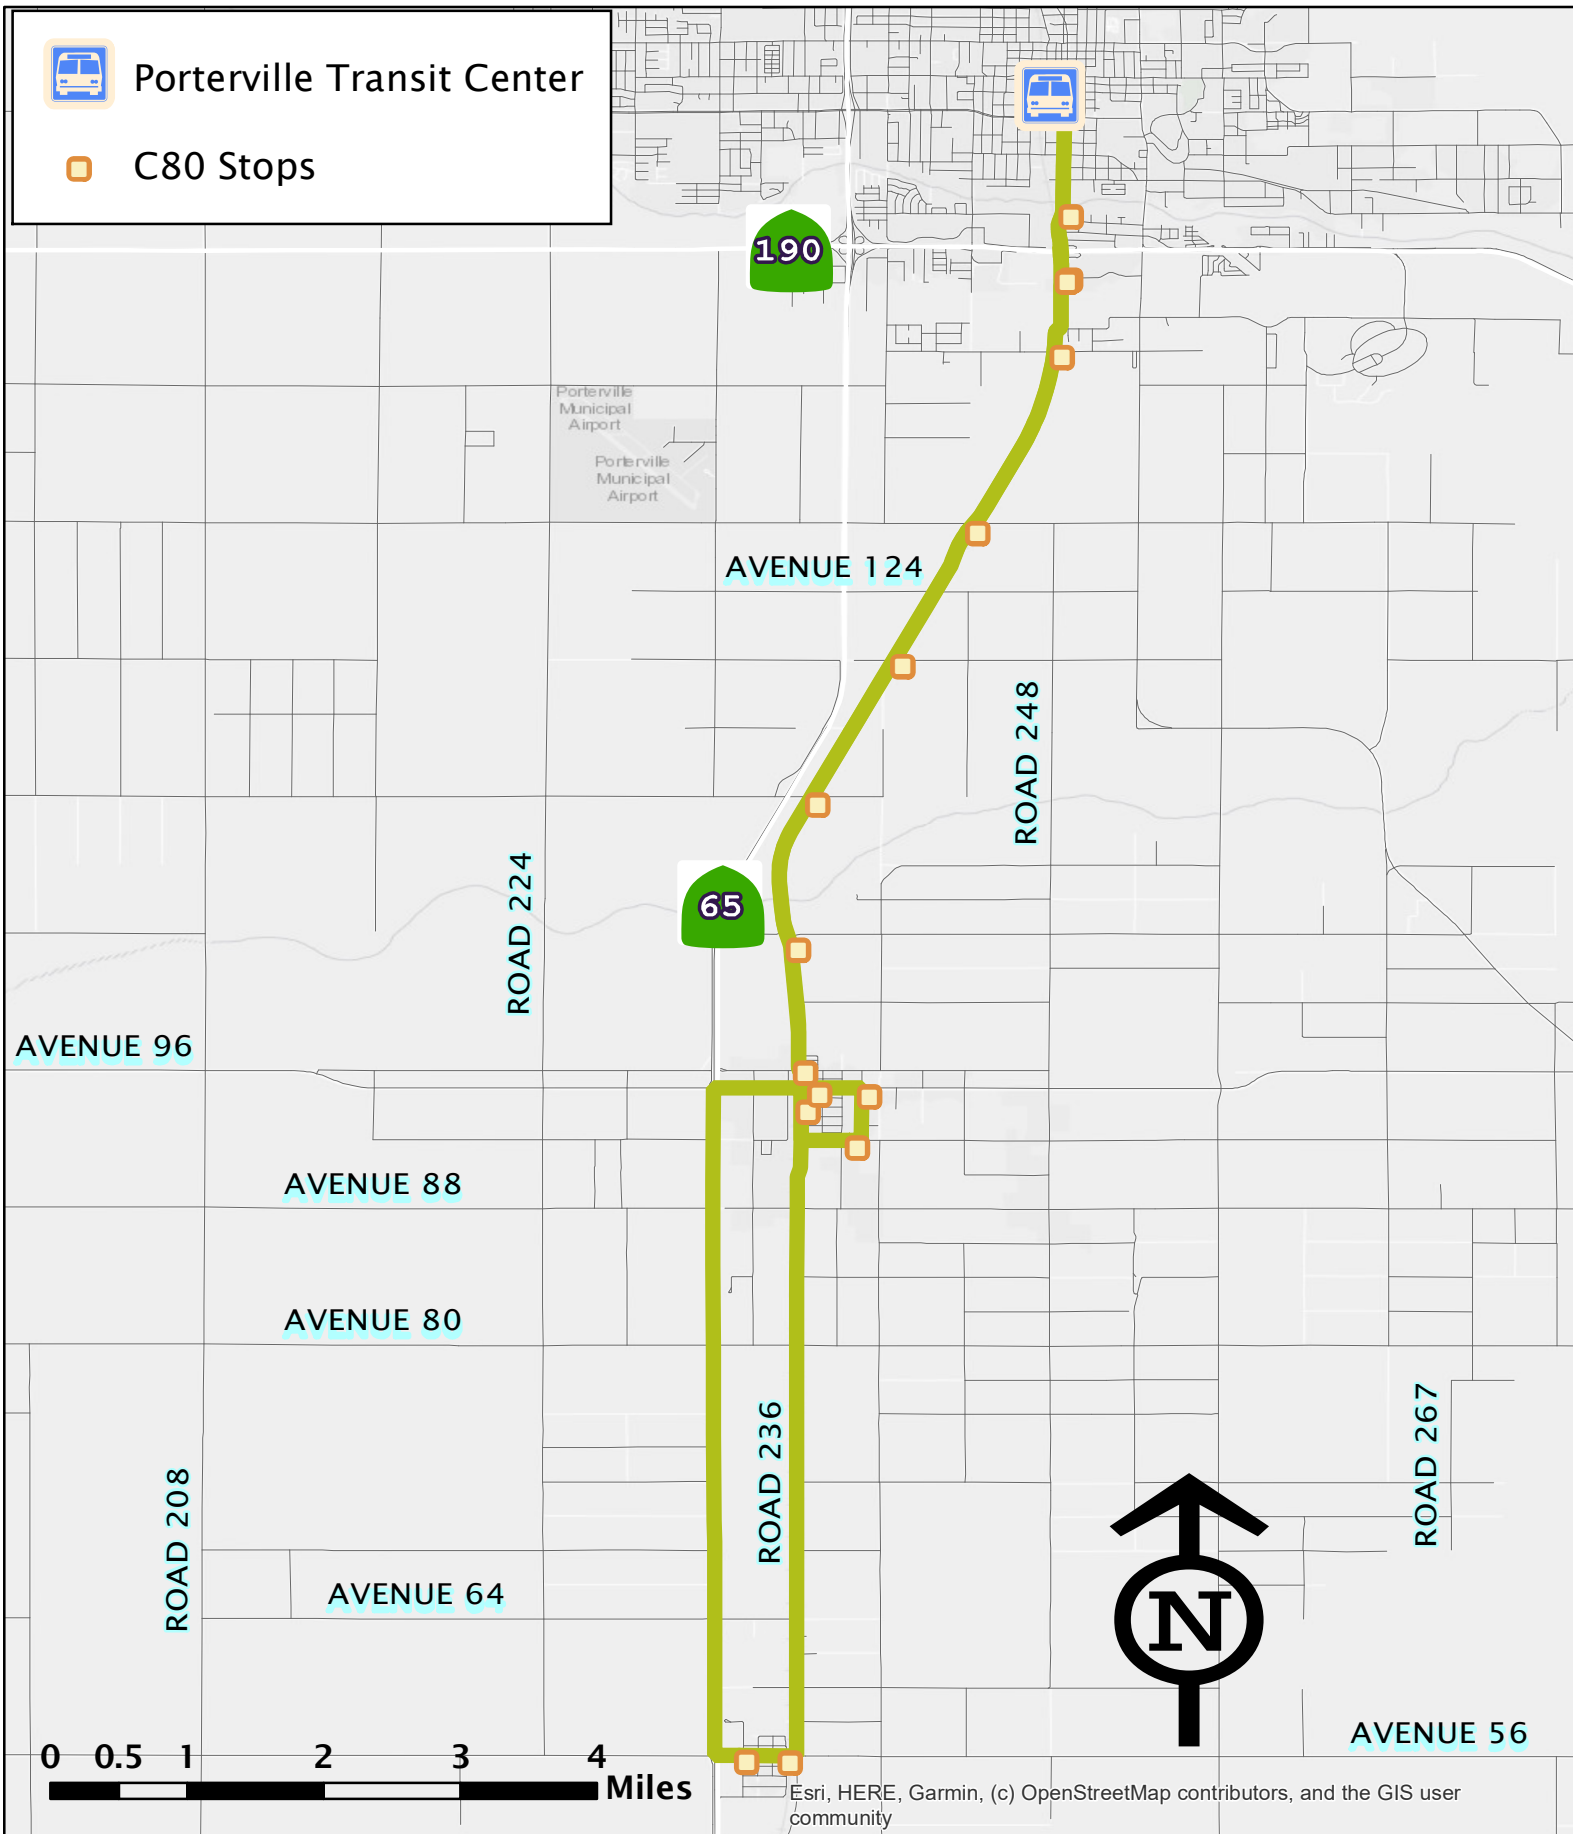

Porterville Transit Center

C80 Stops

# Tulare County Regional Transit Agency Route/Ruta 'C80 Porterville - Terra Bella'

# Route C80: Porterville– Terra Bella

| Route C80 Southbound: Weekday Schedule |                     |                  |                               |                        |
|--|---------------------|------------------|-------------------------------|------------------------|
| Porterville<br>Transit Center          | Porterville College | Terra Bella Park | Ducor<br>Ave 56 & Carlisle Rd | Ducor<br>Shell Station |
| 9:53                                   | 9:59                | 10:08            | 10:15                         | 10:16                  |
| 3:40                                   | 3:46                | 3:55             | 4:02                          | 4:04                   |

| Route C80 Northbound: Weekday Schedule |                  |                                    |                             |                     |                               |
|--|------------------|------------------------------------|-----------------------------|---------------------|-------------------------------|
| Ducor<br>Shell Station                 | Terra Bella Park | Terra Bella<br>Carl F Smith School | Terra Bella<br>Fire Station | Porterville College | Porterville<br>Transit Center |
| 10:16                                  | 10:23            | 10:26                              | 10:29                       | 10:39               | 10:45                         |
| 4:04                                   | 4:10             | 4:13                               | 4:16                        | 4:26                | 4:32                          |