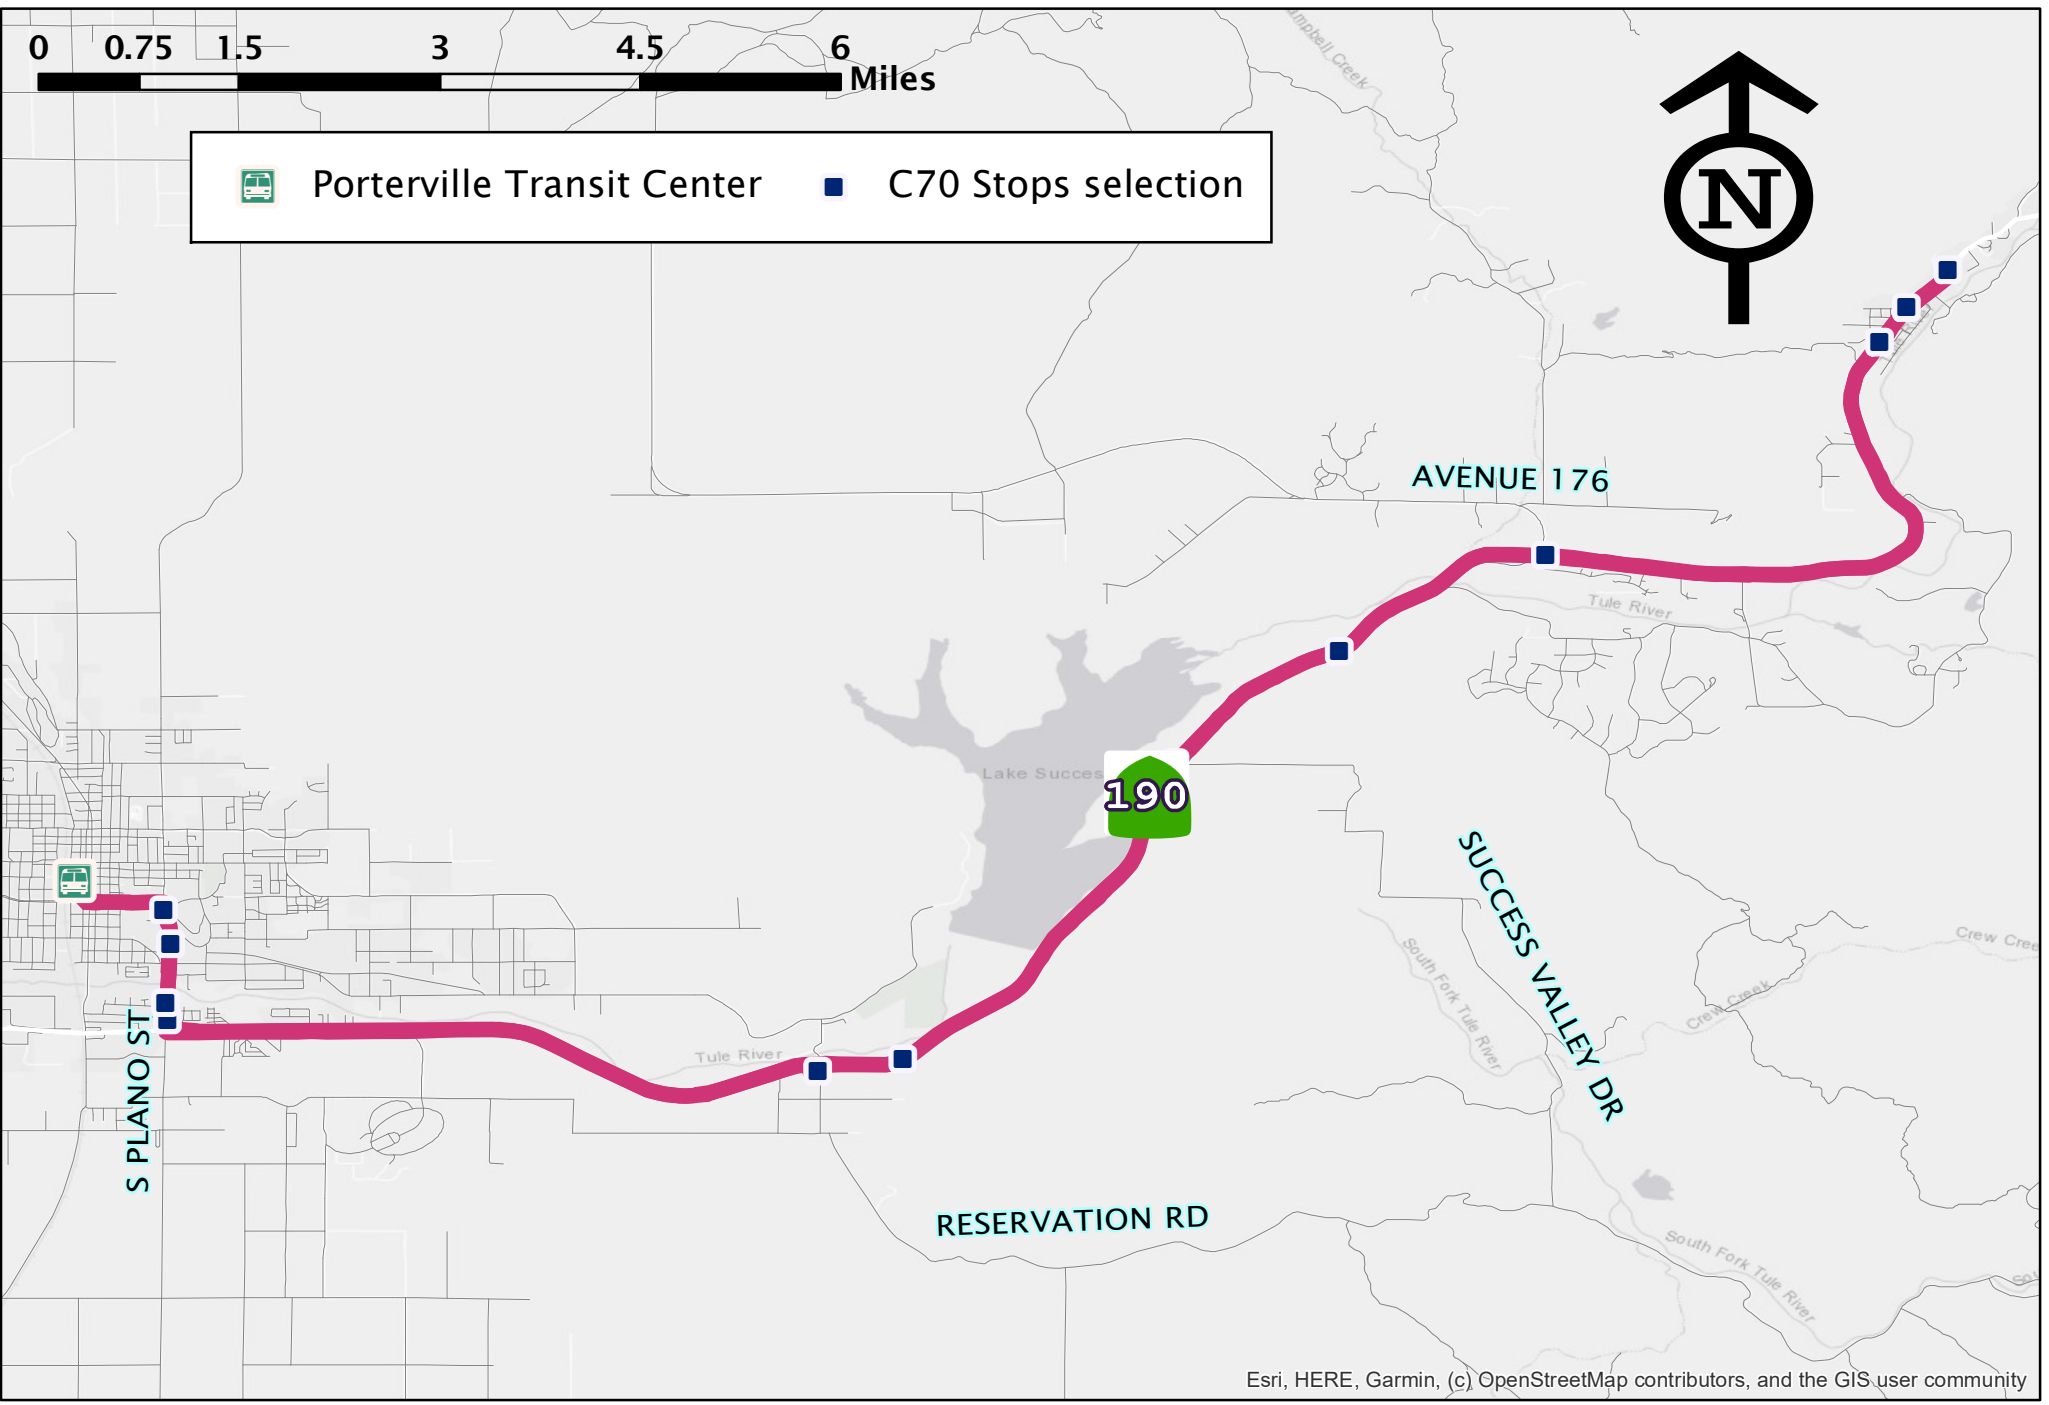

 Porterville Transit Center  C70 Stops selection

Esri, HERE, Garmin, (c) OpenStreetMap contributors, and the GIS user community

Tulare County Regional Transit Agency Route/Ruta 'C70 Porterville - Springville'

Route C70: Porterville-Springville

Route C70 Eastbound: Weekday Schedule		
Porterville Transit Center	Park and Ride (Rd 284 & SR 190)	Springville– Sequoia Dawn
8:43	9:01	9:13
2:33	2:52	3:04

Route C70 Westbound: Weekday Schedule		
Springville- Sequoia Dawn	Park and Ride (Rd 284 & SR 190)	Porterville Transit Center
9:18	9:40	9:48
3:09	3:27	3:35