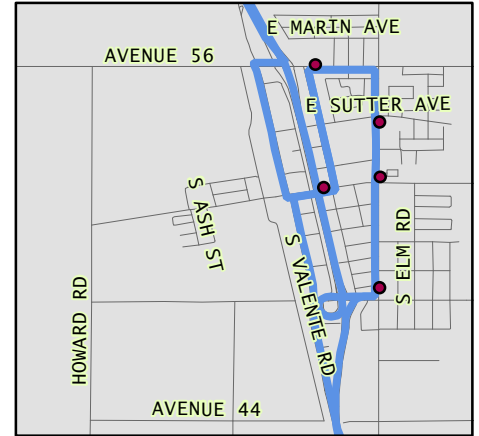

Pixley

Earlimart

Richgrove

Tulare County Regional Transit Agency Route/Ruta 'C20 South County'

Route/Ruta C20 South County

C20 South County Northbound: Weekday Schedule/Horarios de entre semana											
Richgrove Food Center	Triangle Eye Institute	Delano Vallarta Market	Delano Transit Center	Earlimart Church & Sutter	Earlimart United Health Care	Teviston Avenue 76	Pixley Medical center	Tipton AG Services	Tipton Memorial building	Matheny Tract Wade & Pratt	Tulare Transit Center
					6:35	6:41	6:46	6:56	6:58	7:12	7:22
			7:53	8:09	8:12	8:18	8:23	8:33	8:35	8:49	8:59
			8:35	8:51	8:54	9:00	9:05	9:15	9:17	9:31	9:41
			10:12	10:28	10:31	10:37	10:42	10:52	10:54	11:08	11:18
12:12	12:27	12:32	12:35	12:48	12:51	12:57	1:02	1:12	1:14	1:28	1:38
			1:26	1:42	1:45	1:51	1:56	2:06	2:08	2:22	2:32
3:14	3:29	3:34	3:37	3:50	3:53						4:23
			3:45	4:01	4:04	4:10	4:15	4:25	4:27	4:41	4:51
			6:01	6:17	6:20	6:26	6:31	6:41	6:43	6:57	7:07
			6:59	7:15	7:18	7:24	7:29	7:39	7:41	7:55	8:05

Route/Ruta C20 South County

C20 South County Southbound: Weekday Schedule/Horarios de entre semana

Tulare Transit Center	Matheny Tract Wade & Canal St	Tipton AG Services	Tipton Memorial Building	Pixley Medical center	Teviston Ave 76	Earlimart Church & Sutter	Earlimart United Health Center	Delano Transit Center	Delano Vallarta market	Delano Medical Center	Richgrove Food Center
5:45	5:56	6:09	6:11	6:21	6:26	6:32	6:35				
6:45	6:56	7:09	7:11	7:21	7:26	7:32	7:35	7:53	7:56		
7:27	7:38	7:51	7:53	8:03	8:08	8:14	8:17	8:35	8:38		
9:04	9:15	9:28	9:30	9:40	9:45	9:51	9:54	10:12	10:15		
10:41	10:52	11:05	11:07	11:17	11:22	11:28	11:31	11:49	11:52	11:57	12:12
12:18	12:29	12:42	12:44	12:54	12:59	1:05	1:08	1:26	1:29		
1:43	1:54	2:07	2:09	2:19	2:24	2:30	2:33	2:51	2:54	2:59	3:14
2:37	2:48	3:01	3:03	3:13	3:18	3:24	3:27	3:45	3:48		
4:53	5:04	5:17	5:19	5:29	5:34	5:40	5:43	6:01	6:04		
5:51	6:02	6:15	6:17	6:27	6:32	6:38	6:41	6:59	7:02		